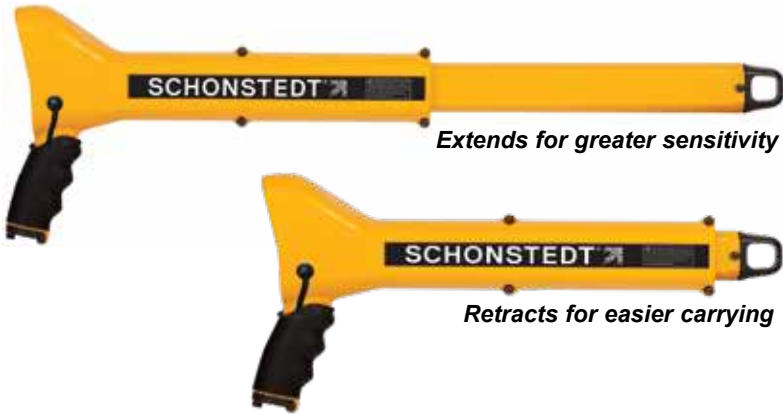

GA-92XTd Magnetic Locator Portable & Precise

This pistol-grip locator extends for accuracy and retracts for easy carrying and storage. One hand operation makes finding faster, providing both audio and visual indication of ferrous objects up to 16 feet underground. When you have your hands full on the job site, carry the XTd on your hip.

GA-92XT_d

Optimized for locating

- ▶ Water & Gas Valves
- ▶ Manhole Covers
- ▶ Other deep iron/steel objects

"After locating the water line to the main, I started sweeping with the XT and found the box three feet below grade. Others have been over that same area before and never got a hot signal. The Schonstedt found it right away. I'm a believer for life. Thanks for making a great product."

—Gary F. Read, Locator for the Village of Shorewood, IL

Extends for greater sensitivity

Retracts for easier carrying

- ▶ Membrane switch
- ▶ Precision Signal Strength Indicator
- ▶ Easy access 9V battery
- ▶ Holster included

Receiver Specifications

Output:	Audio and Visual
Gain:	4-Level LCD: Low (L), Medium (M), High (H), Extra High (XH)
Volume:	3 Levels: Muted, Medium, Maximum
Battery:	One 9V Battery
Battery Life:	4 Hours (intermittent use)
Operating Temperature:	-13°F to 140°F (-25°C to 60°C)
Overall Length:	Open – 26" (66 cm), Closed – 15.5" (39 cm)
Nominal Sensor Spacing:	9.5" (24 cm)
Weight:	2.5 lbs (1.1 kg)
Water and Dust Resistance:	Rated IP54
Construction Material:	High impact ABS