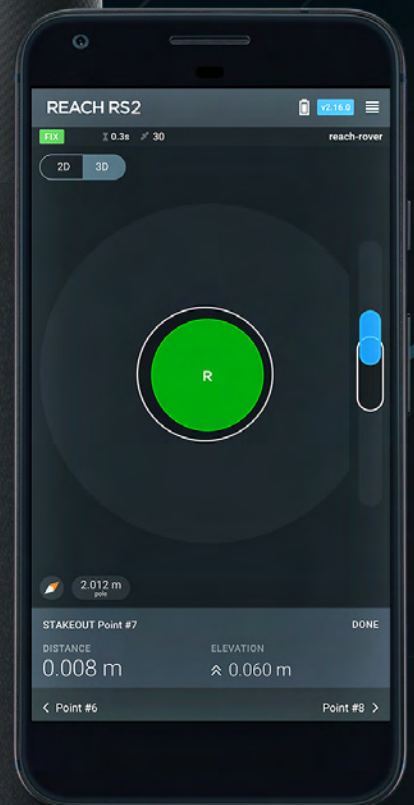

REACH RS2

Datasheet

Key features

- Tracks GPS/QZSS L1C/A, L2C GLONASS L1OF, L2OF BeiDou B1I, B2I Galileo E1-B/C, E5b
- Fast RTK convergence
- Multi-feed antenna with multipath rejection
- 868/915 MHz LoRa modem for up to 8 km connectivity
- Global 3.5G modem
- 22 hours on 1 charge
- NTRIP and VRS support, works with RTCM3
- Logs RINEX at update rate up to 10 Hz
- 16 GB of internal storage
- IP67, water- and dustproof

REACH RS2

Technical specifications

POSITIONING

Precision	Static	H: 4 mm+0.5 ppm V: 8mm+1 ppm
	PPK	H: 5 mm+0.5 ppm V: 10mm+1 ppm
	RTK	H: 7 mm+1 ppm V: 14 mm+1 ppm
Convergence time	~5 s typically	
Signal tracked	GPS/QZSS L1C/A, L2C, GLONASS L1OF, L2OF, BeiDou B1I, B2I, Galileo E1-B/C, E5b	
Number of channels	184	
Update rates	10Hz GPS / 5 Hz GNSS	
IMU	9DOF	

CONNECTIVITY

UHF LoRa radio	Frequency range	868/915 MHz
	Power	0.1W
	Distance	Up to 8 km
3.5G modem	Regions	Global
	Bands	Quad-band, 850/1900, 900/1800MHz
	SIM card	Nano-SIM
Wi-Fi	802.11 b/g/n	
Bluetooth	4.0/2.1 EDR	
Ports	RS-232, USB Type-C	
Data Protocols	NTRIP, VRS, RTCM3, position output in NMEA, LLH/XYZ	
Data logging	RINEX at update rate up to 10Hz	
Internal storage	16 GB	

MECHANICAL

Dimensions	126x126x142 mm
Weight	950 g
Temperature	-20...+65 °C
Ingress protection	IP67 water- and dustproof

ELECTRICAL

Autonomy	16 hrs as 3.5G RTK rover, 22hrs logging
Battery	LiFePO4 6400 mAh, 6.4 V
External power input	6-40V
Charging	USB-C 5V 2A